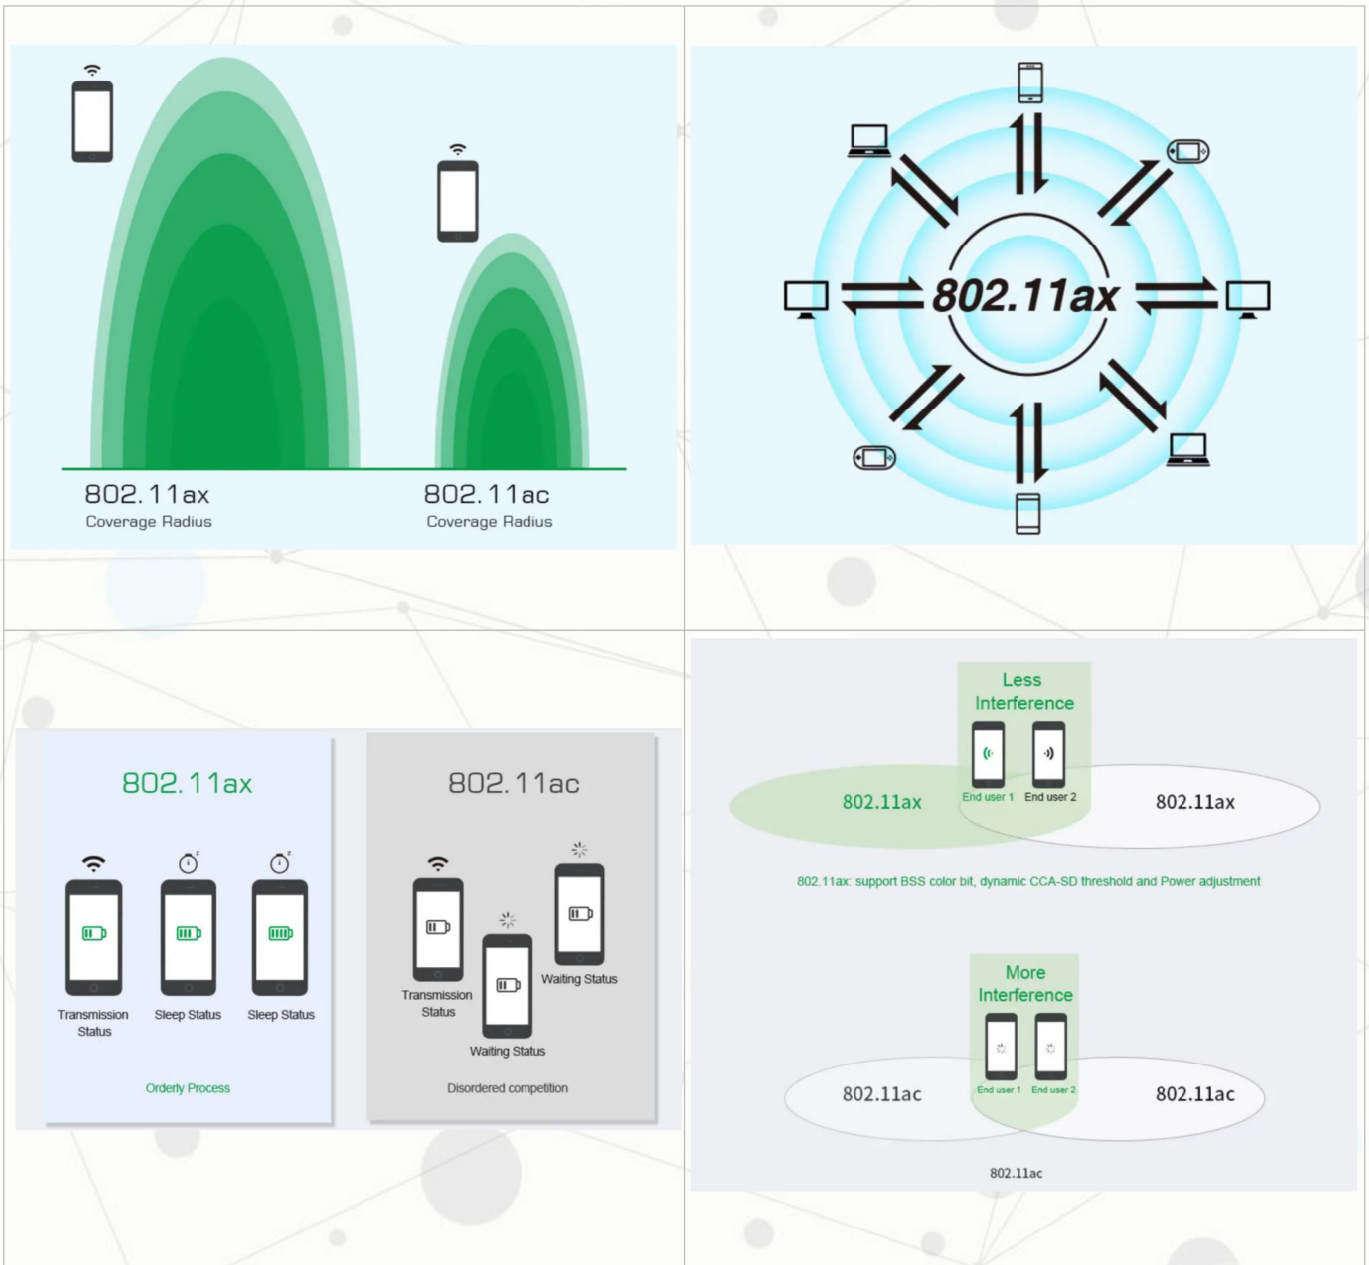

Commercial Applications

Abilities covering Wi-Fi for conference hall or 120+ end users per AP (Max 220 end users per AP). Guépard 5400Mbps is matching public application of hotel, school, and shopping mall. It can work with access point controller (AC), easy to management and central data configuration, together with advertisement and portal authentication for hundreds of APs in one time.

802.11ax advantages

802.11ax (Wi-Fi 6) have more advantages than before (Wi-Fi 5). Which will bring users increasing good experience with better security.